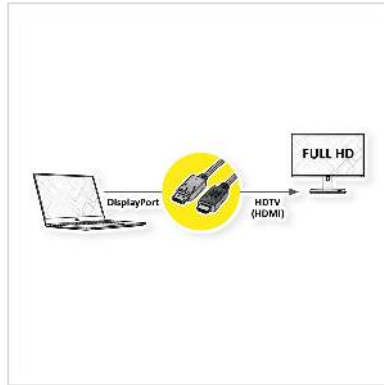

# VALUE DisplayPort Cable, DP - HDTV, M/M, black, 10 m

<b>Product No.</b>	11.99.5784
<b>Manufacturer</b>	VALUE
<b>Manufacturer No.</b>	11.99.5784
<b>EAN (single piece)</b>	7611990142705

**DisplayPort to HDTV cable for transferring content from your graphics card (DisplayPort) to your TV (HDTV) - with a quality of up to 1920x1080 @60Hz, incl. audio transmission!**

- HDTV is the standard for digital video transmission in the TV/multimedia sector for e. g.: Connection of a TV set with HDMI interface to a playback device with DisplayPort connection.
- Cable with one DisplayPort and one HDTV plug. DisplayPort is signal compatible with HDMI.
- Note: A DisplayPort HDTV cable can only be used in one direction: the DisplayPort connector can only be used on the data source side (e.g. graphics card).

## Technical specifications

Manufacturer	VALUE
Product group	Cable
Product type	DP HDTV cable
Colour	black
Length	10 m
Transfer quality	DisplayPort v1.1

Max. resolution	1920 x 1080 / 1920 x 1200 @60Hz (2K, Full HD)
side 1 connector	DisplayPort M
side 2 connector	HDTV M
Side 1 Connector Type	DisplayPort
Side 1 Connector Gender	Male
Side 2 Connector Type	HDTV
Side 2 Connector Gender	Male
Area of application	External
Cable shielding	Screened
Weight	551.8 g
Height of packaging (single piece)	50 mm
Width of packaging (single piece)	180 mm
Depth of packaging (single piece)	180 mm
Package weight (single piece)	0.5 kg