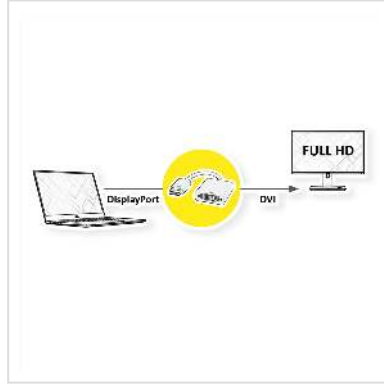

# VALUE Cableadapter, DP M - DVI F

<b>Product No.</b>	12.99.3137
<b>Manufacturer</b>	VALUE
<b>Manufacturer No.</b>	12.99.3137
<b>EAN (single piece)</b>	7630049610286

**DisplayPort to DVI cable adapter for connecting a graphics card with DP to a monitor with DVI connection - with a resolution of up to 1920x1080 / 1920x1200 @60Hz!**

- If you want to connect a graphic card with DisplayPort Female to a monitor by using a DVI cable, you need this DisplayPort to DVI adapter
- Connectors: DisplayPort Male, DVI Female
- Remark: The DisplayPort-DVI adapter is only working in one direction: the DisplayPort plug has to be connected to the source device (e.g. graphic card)
- Max. resolution: 1920x1080 @60Hz

## Technical specifications

Manufacturer	VALUE
Product group	Adapters, Terminators, Converters
Product type	DisplayPort-DVI Adapter
Colour	black
Length	0.15 m
Max. resolution	1920 x 1080 / 1920 x 1200 @60Hz (2K, Full HD)

Active / Passive	Passive
------------------	---------

Area of application	External
---------------------	----------

Dimensions (HxWxD)	14 x 44 x 44 mm
--------------------	-----------------

Height	14 mm
--------	-------