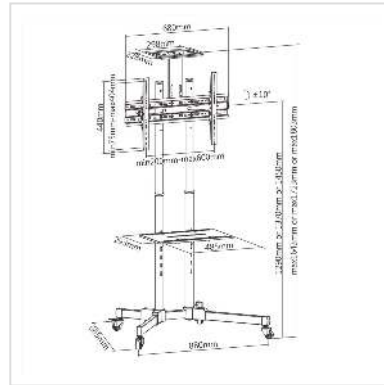

VALUE LCD/TV Mobile Cart, max. 50kg (37" - 70")

Product No.	17.99.1167
Manufacturer	VALUE
Manufacturer No.	17.99.1167
EAN (single piece)	7630049612976

Ideal TV cart for applications in conference or class rooms, easily suitable for meetings and presentations - with a maximum load capacity of 50kg and VESA 600x400!

- For TVs with up to 50 kg weight
- Compatible to VESA 200x200, 300x300, 400x200, 400x400 and 600x400
- Max. Screen diagonal: 178 cm
- Height-adjustable shelf for e.g. a laptop, a conference telephone or a BluRay player
- Height-adjustable webcam shelf
- Cable ducts in the vertical beams

Technical specifications

Manufacturer	VALUE
Product group	LCD-Monitor arms
Product type	Mobile Carts
Colour	black
Load capacity	50 kg
Adjustments	Adjustable spring gauge
Height adjustable	Yes
Number of monitors	1
Max. Screen diagonal (cm)	178 cm

Max. Screen diagonal (inch)	70 inch
Min. Screen diagonal (inch)	37 inch
VESA 200 x 200 mm	Yes
VESA 300 x 300 mm	Yes
VESA 400 x 200 mm	Yes
VESA 400 x 400 mm	Yes
VESA 600 x 200 mm	Yes
VESA 600 x 400 mm	Yes
Material group	metal
Weight	14589.1 g
Height of packaging (single piece)	200 mm
Width of packaging (single piece)	400 mm
Depth of packaging (single piece)	800 mm
Package weight (single piece)	16.1 kg