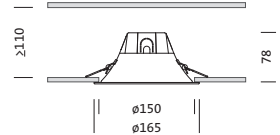

Overview of product data:  
**ODP10B77133R**

**PCTL150,LED1050lm830,0/1,wh**

1/3

**Product description**

PUNCTOLED® DL150, downlight, light emission: direct distribution, LED light colour: 830, control gear: ECG, mains connection: 230V, AC, housing, round, of aluminium, traffic white (RAL 9016), diameter: 165 mm, protection rating (complete): IP20, insulation class (complete): insulation class I (protective earthing), certification: CE

**LED**

IP 20

Lamps: LED  
Wt. (kg): 0.3  
Order No.: ODP10B77133R  
GTIN (EAN): 4052899934122

ODP10B77133R: 1x LED 3000K / CRI ≥ 80

4052899934122  
ODP10B77133R

H(m)	ø(m)	Emax(lx)	Em(lx)
2	4.24	122	70
3	6.37	54	31
4	8.49	31	18
5	10.61	20	11
6	12.73	14	8

**Electrical connection**

- Nominal voltage: 230V, AC

**Dimensions | Weight**

- Diameter: 165mm
- Height: 80mm
- Weight: 0.3kg

**Certificates | Standards**

- Protection rating: IP20
- Insulation class: insulation class I (protective earthing)
- Certification, designation: CE