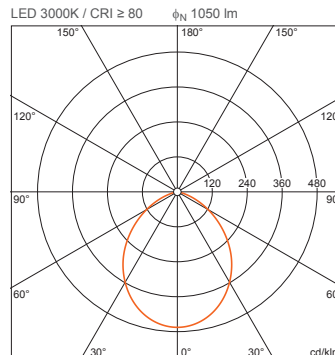

Overview of product data:  
**ODP10B77133R**

**PCTL150,LED1050lm830,0/1,wh**

1/3

**Product description**

PUNCTOLED® DL150, downlight, light emission: direct distribution, LED light colour: 830, control gear: ECG, mains connection: 230V, AC, housing, round, of aluminium, traffic white (RAL 9016), diameter: 165 mm, protection rating (complete): IP20, insulation class (complete): insulation class I (protective earthing), certification: CE

**LED**

IP 20

Lamps: LED  
Wt. (kg): 0.3  
Order No.: ODP10B77133R  
GTIN (EAN): 4052899934122

ODP10B77133R: 1x LED 3000K / CRI ≥ 80

4052899934122  
ODP10B77133R

H(m)	ø(m)	Emax(lx)	Em(lx)
2	4.24	122	70
3	6.37	54	31
4	8.49	31	18
5	10.61	20	11
6	12.73	14	8

- Beam angle: wide distribution, 80°
- Light emission: direct distribution

**Lamps:**

- Lamps: with LED
- Net luminous flux: 1050lm
- Luminous efficacy: 81lm/W
- Colour temperature: 3000K
- Light colour: 830
- Connected load: 13W

Dimensions:

**ODP10B77133R**

**PCTL150,LED1050lm830,0/1,wh**

3/3